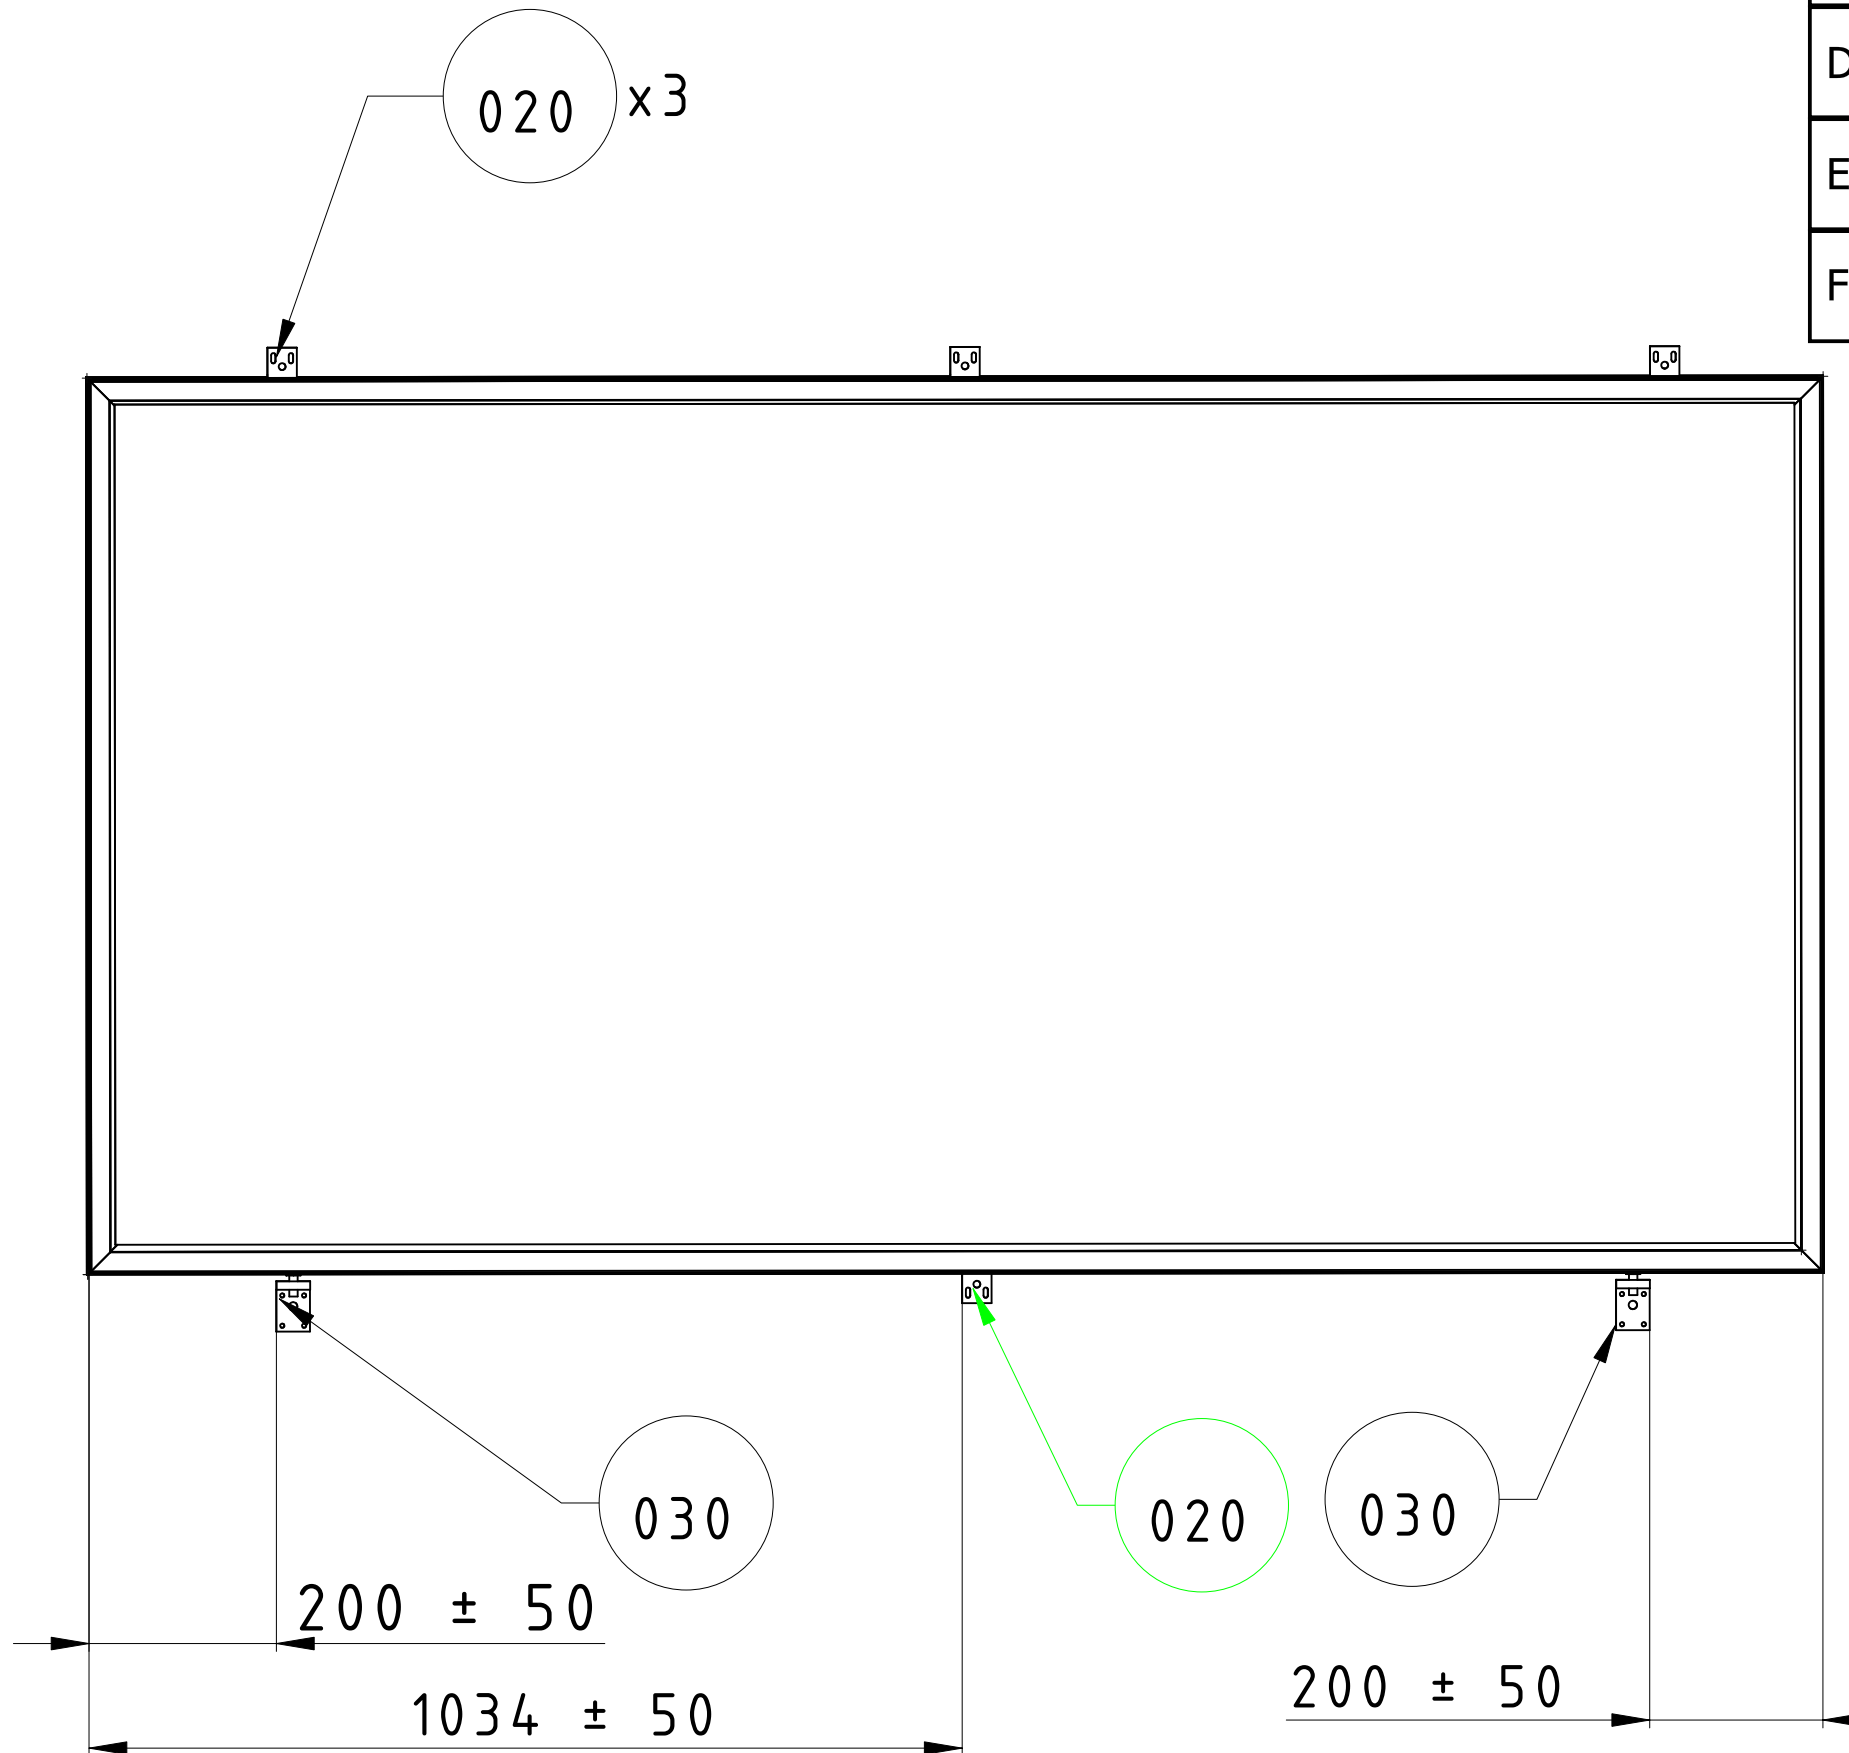

A	25/07/23	Création
B	-	-
C	-	-
D	-	-
E	-	-
F	-	-

		Titre Installation façade paysage	F -
Drawing Number FACA2 BSLA4		Sheet 1	E -
Author ASO	Material -	Thickness -	D -
This drawing is Boisurel property, it can't be reproduced or communicated without our written consent			C -
			B -
			A25/07/23